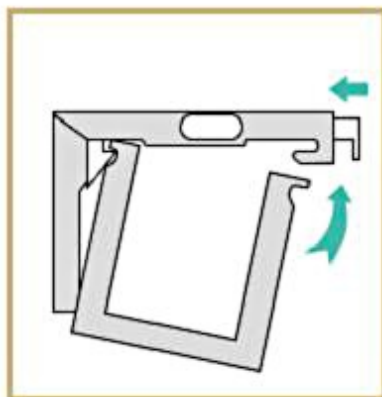

Measure & Installation Ways

MEASUREMENT INSTALLATION METHOD

01. How to Measure

Please contact us to confirm your installation ways

Outside Mount

Inside Mount

Inside Open

Outside Mount Only

Outside Open

Inside Mount / Outside Mount

Side Open

Inside Mount/ Outside Mount

How to Measure

Customized Size:

Width Range 50~200cm
Max Height 300cm

Outside Mount:

Blinds width=window width+20cm
Blinds height=window height+20cm

Inside Mount:

Blinds width=window width-1cm
Blinds height=window height

Tips: window depth (D) at least 6cm

03. Installation Ways

01. Measure the distance and make on the wall

02. Drill on the wall, make sure two holes are in same level

03. Input the plastic screw into the holes

04. Fix the mounting hardware into the wall

05. Fixed one end of the slot

06. Press the white plastic part and then pull up the upper rail