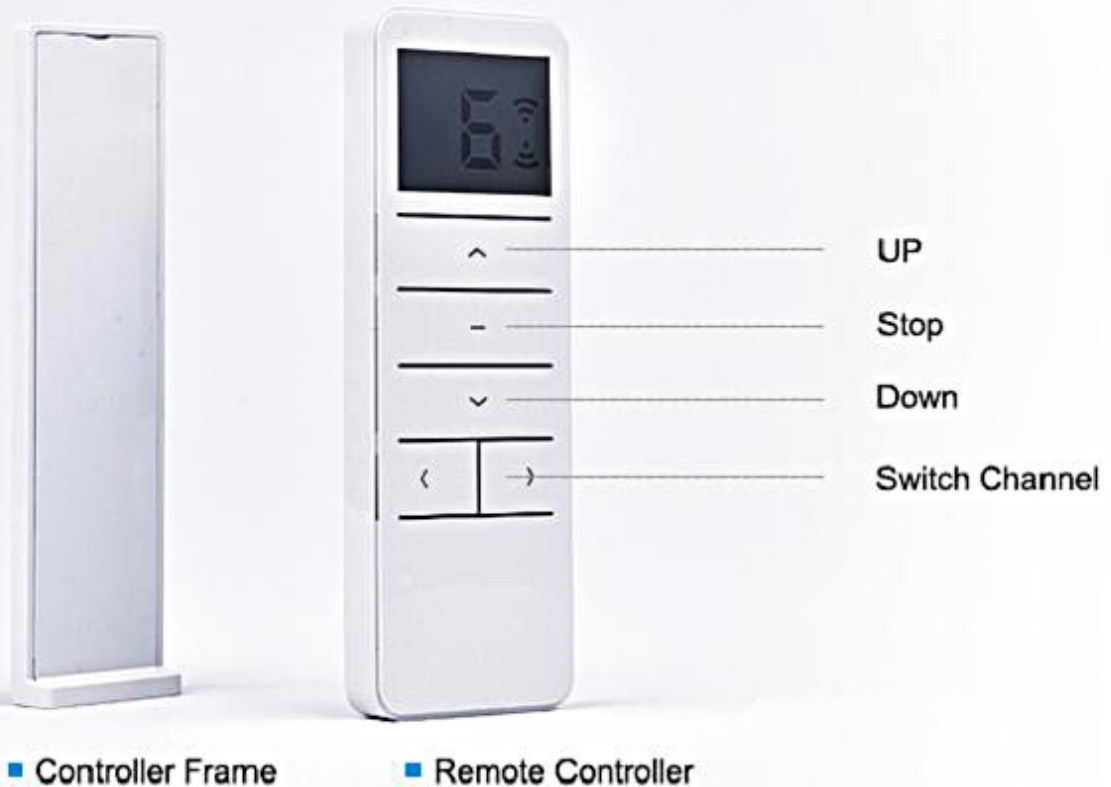

Quality Life Begins with Intelligence