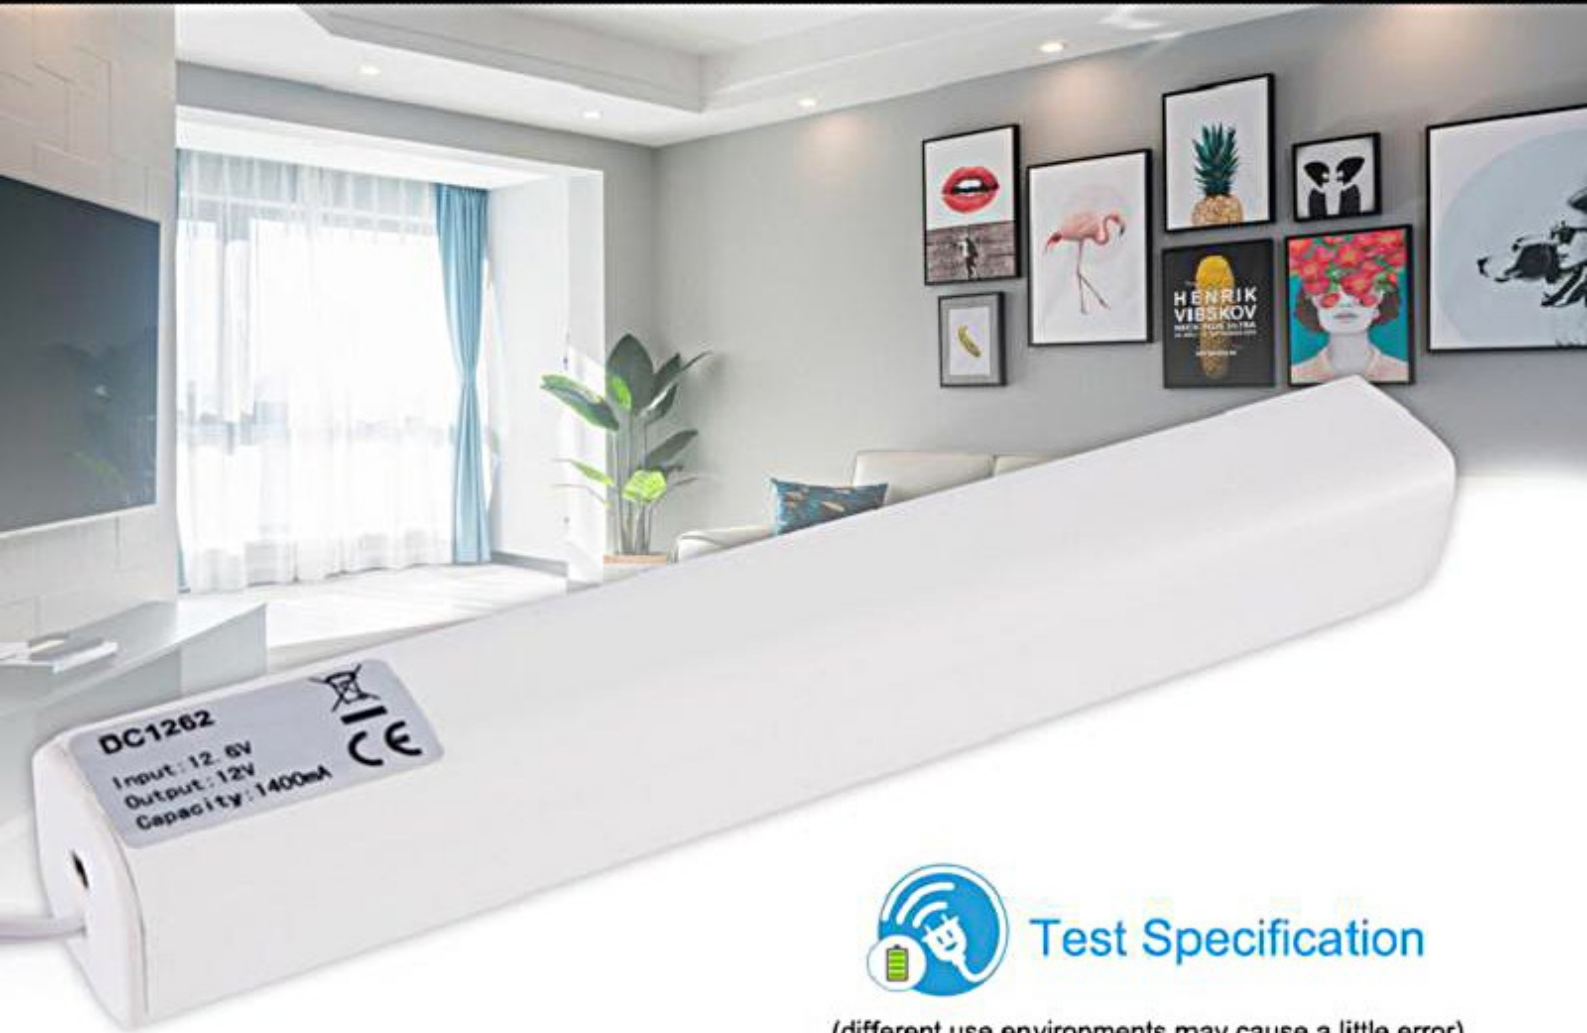

Intelligent Electric Curtains

INTELLIGENT ELECTRIC HOMEYOGONE CURTAIN TO OPEN INTELLIGENT REMOTE CONTROL GATE

Enjoy the Intelligent Remote Life

Test Specification

(different use environments may cause a little error)

3.5mm Direct Connection Power Line

Detachable battery, Convenient to charge

External battery(detachable)

Built-in
charging port

15 channel
remote control

Running sound
about 30 decibels

Can Control
within 20 meters