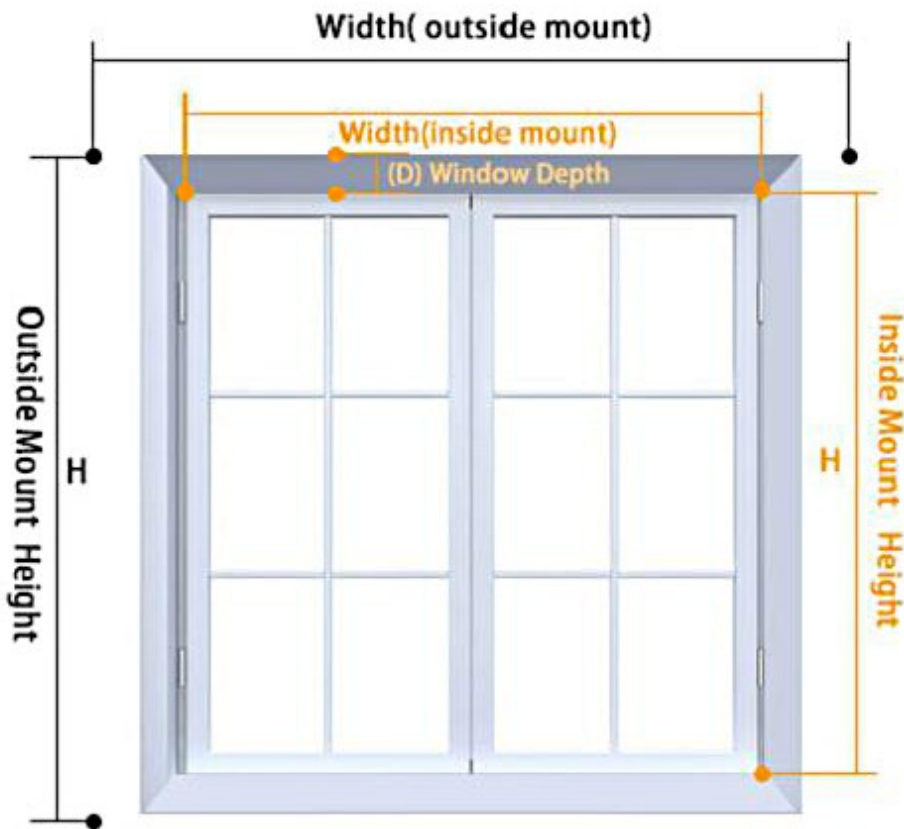

Measure & Installation Ways

MEASUREMENT INSTALLATION METHOD

01. How to Measure

Please contact us to confirm your installation ways

Outside Mount

Inside Mount

Inside Open

Outside Mount Only

Outside Open

Inside Mount / Outside Mount

Side Open

Inside Mount/ Outside Mount

How to Measure

Customized Size:

Width Range 50~200cm
Max Height 300cm

Outside Mount:

Blinds width=window width+20cm
Blinds height=window height+20cm

Inside Mount:

Blinds width=window width-1cm
Blinds height=window height

Tips: window depth (D) at least 6cm

03. Installation Ways

01. Measure the distance and make on the wall